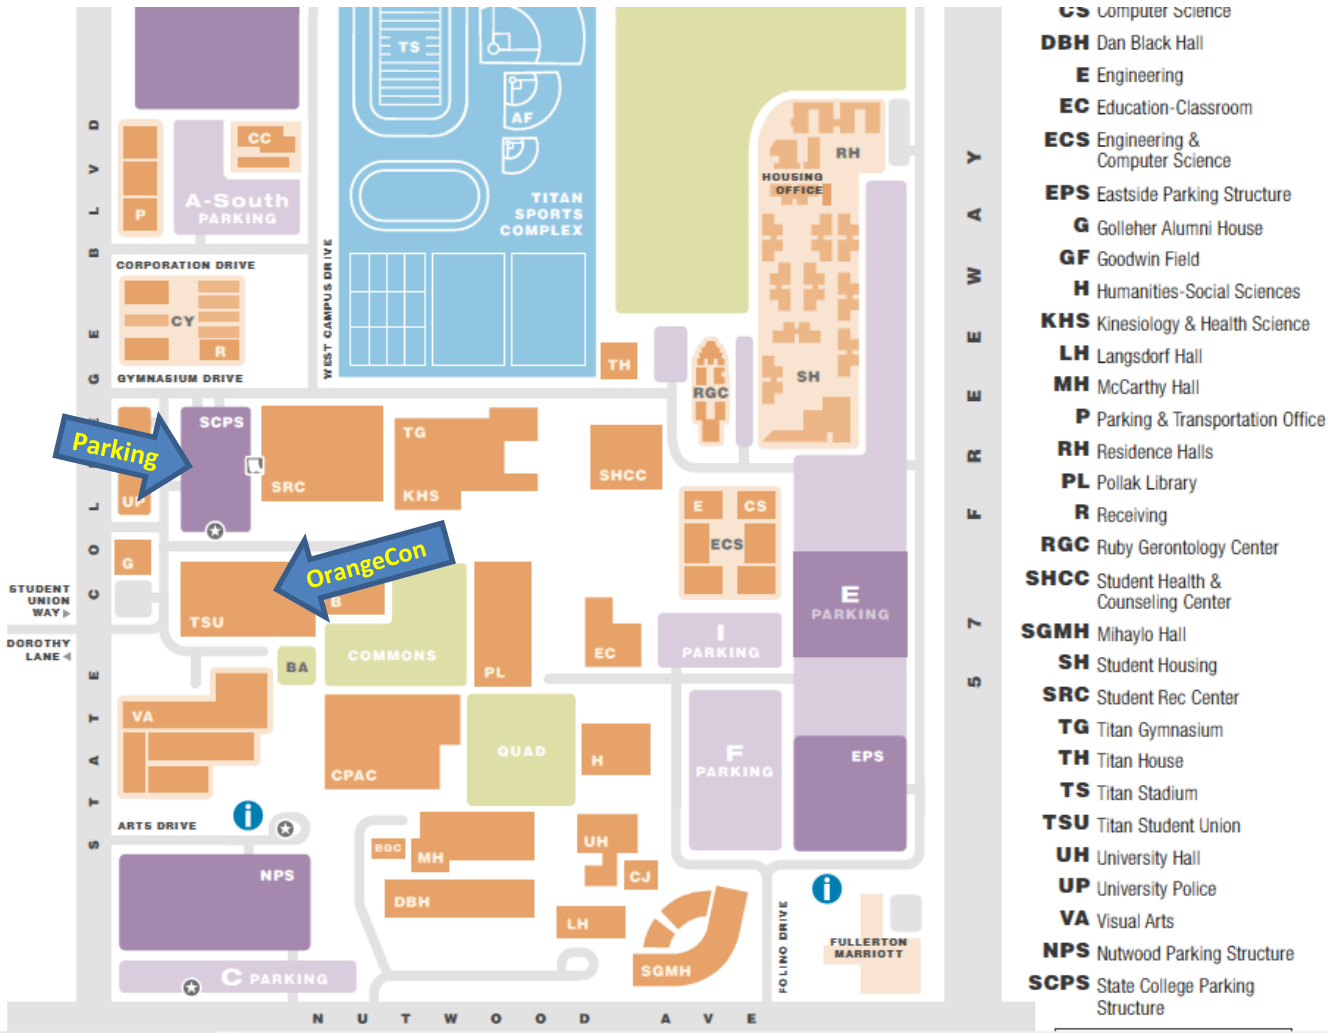

OrangeCon at the Titan Student Union, on the campus of Cal State Fullerton.

The Titan Student Union (TSU) building is accessed from State College Blvd and Gymnasium Campus Drive. Parking is free in the State College Parking Structure (SCPS) just north of the TSU. Be sure to park in this parking structure only. Do not park in the small lot between the parking structure and the Student Union building.